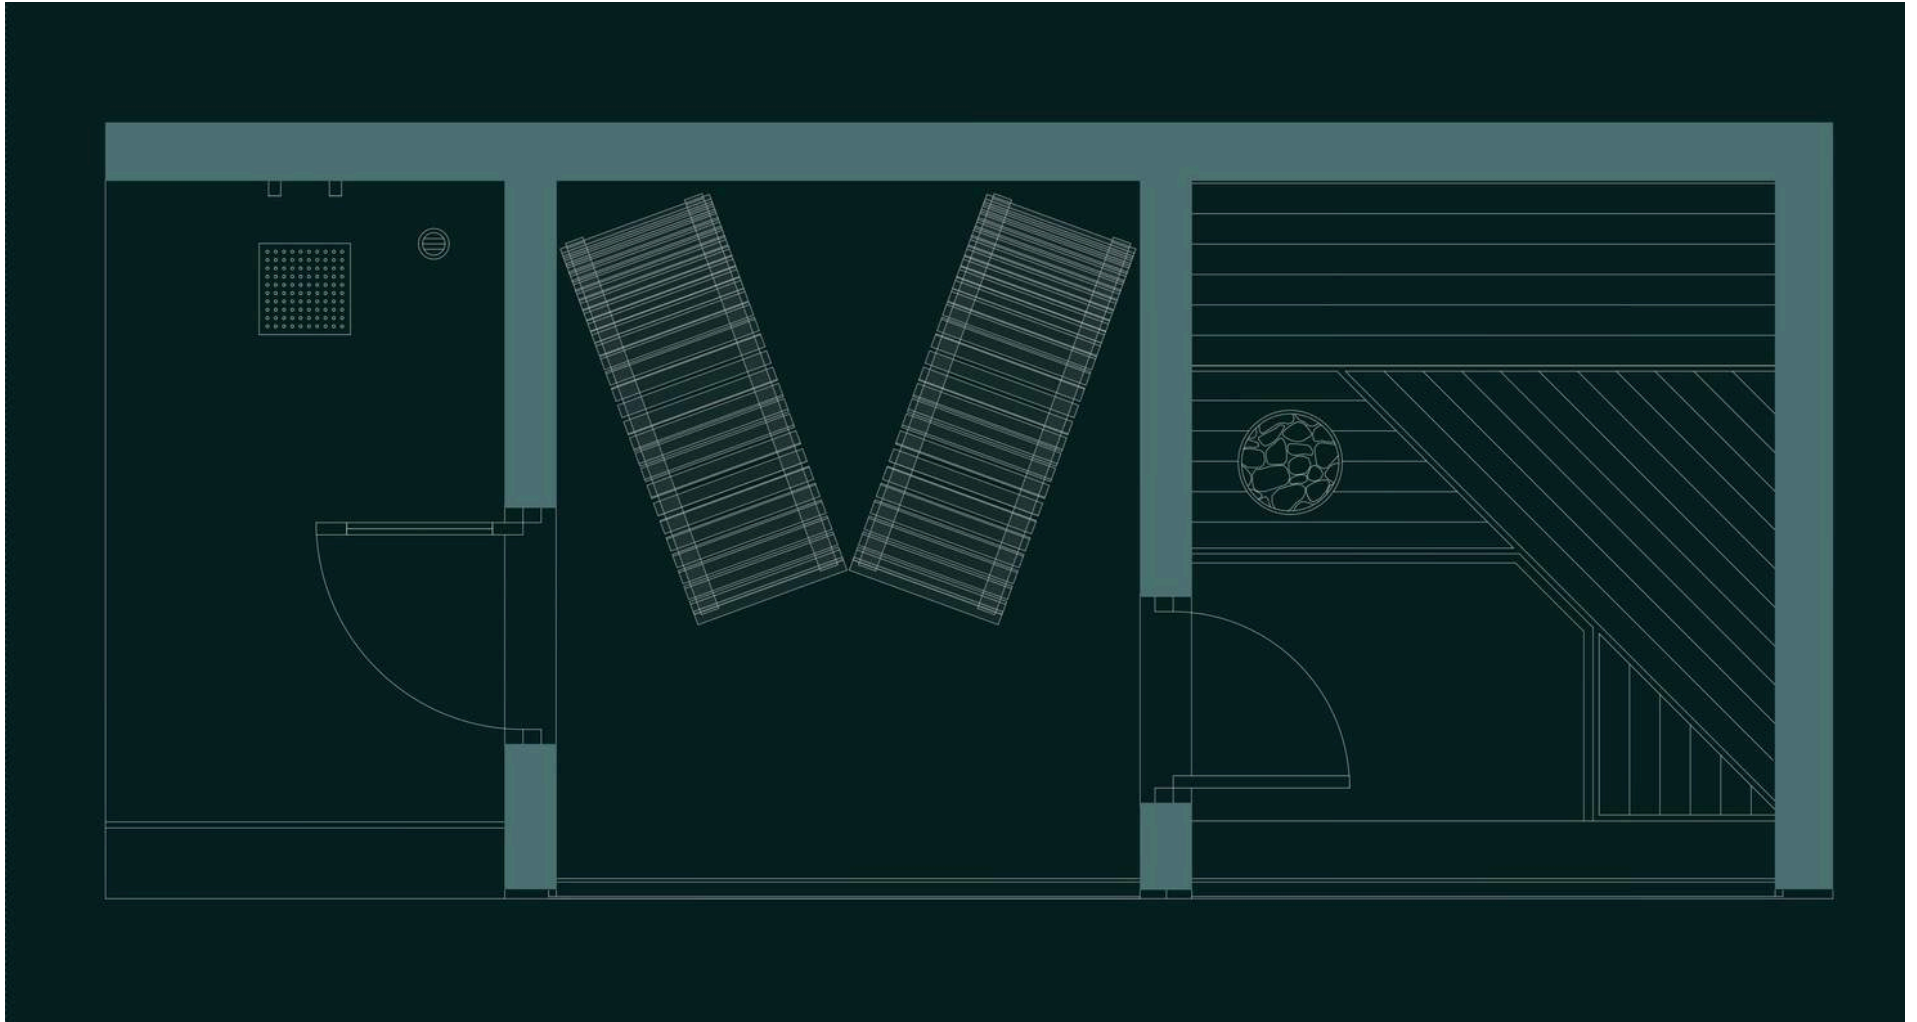

# ECO TINY SMART SAUNA

### MATERIALS

Structure	Galvanized CFS profils
Roof	Metal sheet roofing
Floor	Hard wood
Insulation	PUR foam
External cladding	Thermo treated ayous
Internal cladding	Thermo treated wainscot + ayous
Doors	Internal glass sauna door, external PVC door
Windows	Panoramic smart glass, aluminium frame